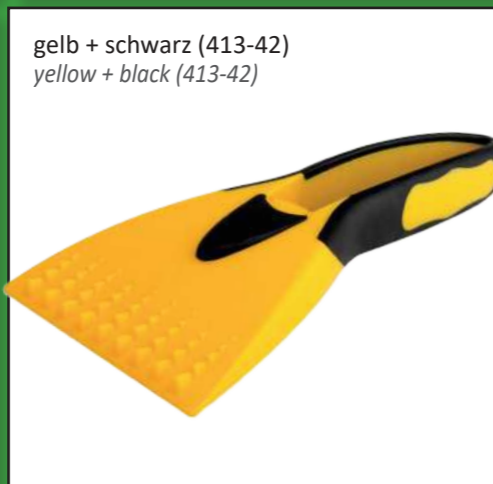

>> On the way

>> Unterwegs

©123rf.com/trendobjects