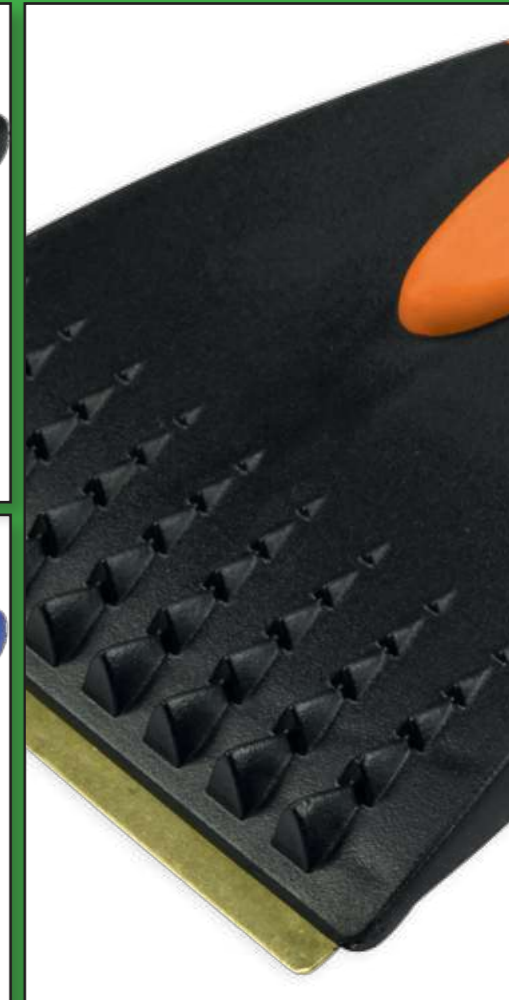

schwarz + grau (413-AT-01)
black + grey (413-AT-01)